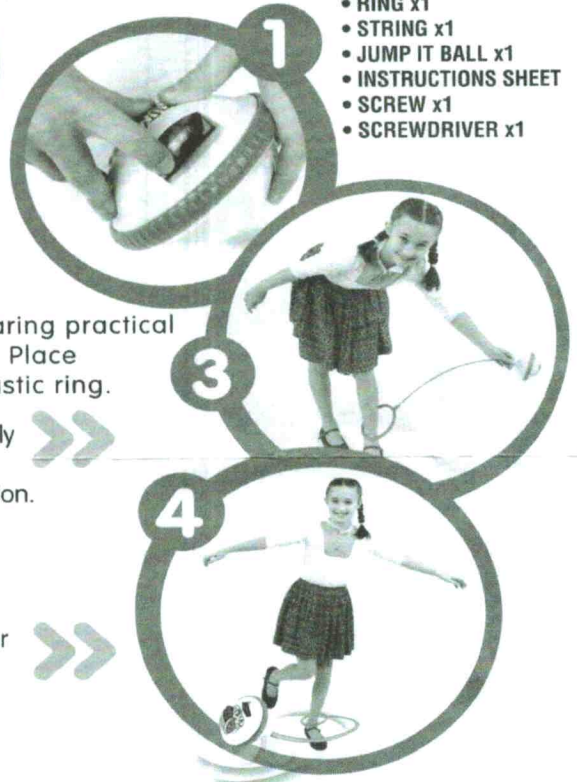

WARNING:

CHOKING HAZARD – small parts,

STRANGULATION HAZARD – long cord, NOT suitable for children under 3 years.

No battery is required.

The shape and colours may vary from actual contents.

Store or dispose the packaging and fixing elements safely before giving toy to child.

Adult supervision required.

It requires assembly by an adult, an adult must ensure that the screw is tight fitted and should never be released.

Jump It is designed to be used only introducing the ankle in the ring and at floor level, to avoid injuries always use it in this way.

Never use Jump It above ankle height or on the hand, it must be kept at floor level at all times.

When using Jump It, keep a safe distance away from other persons.

Always wear suitable shoes when playing with Jump It.

Made in China

Manufactured by:

SANJA (HK) CO. LTD.

Rm 909, Chinachem Golden Plaza,

77 Mody Road, Tsimshatsui East,

Kowloon, Hong Kong

Tel. (852) 2739 1123

www.sanjatoys.com

info@sanjatoys.com

Please retain this address for future reference.