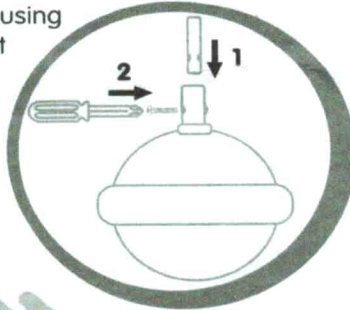

INSTRUCTIONS

► HOW TO ASSEMBLE:

Step 1: Slot the Jump It skipping cord, into the Lap Counter unit hole.

Step 2: Align the slot and push the screw into the side hole. Secure the screw using the screwdriver provided. Check that the Jump It loop is securely fixed. Ask an adult to help you with this.