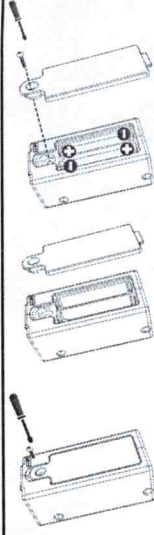

INSTRUCTIONS FOR USE

Please keep this instructions for future reference

BATTERY INSERTION AND REPLACEMENT

1. Unscrew the top part to remove the battery lid.
2. Insert 2 "AA" (LR6) batteries (included), negative end (-) first into battery compartment. Match positive (+) and negative (-) signs as shown in image. Batteries may leak if improperly installed. Remove the batteries when toy is not used for an extended period of time.
3. To replace lid, fit tabs into slots and screw closed.

Diagram to show how to open the battery door and insert batteries.

Requires 2 x AA Batteries. (Demonstration Batteries included).

- Alkaline batteries recommended.
- Rechargeable batteries must only be recharged under adult supervision.
- Rechargeable batteries must be removed from the toy before recharging.
- Non-rechargeable batteries must not be recharged.
- Different types of batteries, or new and used batteries must not be mixed.
- Only batteries of the same or equivalent type as recommended should be used.
- Batteries should be replaced by an adult.
- Batteries must be inserted following the correct polarity.
- Exhausted batteries should be removed from the product.
- The supply terminals must not be short-circuited.
- Batteries should be removed from the product when not in use.
- Do not dispose of batteries in fire.

BATTERY SAFETY INFORMATION

Only adults should install and replace batteries correctly. Match positive (+) and negative (-) signs as shown in image. Alkaline batteries are recommended for best performance. Rechargeable batteries are not recommended. If rechargeable batteries are used, they are only to be charged under adult supervision. Rechargeable batteries are to be removed from the product before they are charged. Do not recharge non-rechargeable batteries. Only use batteries of the same or equivalent type that are recommended for use. Do not mix different types of batteries; alkaline, standard (carbon-zinc), or rechargeable (nickel-cadmium). Do not mix old and new batteries. Remove dead or exhausted batteries. Remove the batteries during long periods of non-use. Always remove exhausted batteries from the toy. Battery leakage and corrosion can damage this product. Dispose of batteries safely. Recycle where available. Do not dispose of batteries in a fire or attempt to open the outer casing. Never short-circuit the battery terminals. Do not immerse-operated toys in water. Wipe clean only.

ELECTRONIC WASTE (Including batteries)

The wheelite bin symbol indicates the product and batteries must not be disposed of in domestic waste as they contain substances damaging to the environment and health. Please use collection points or recycling facilities.

BATTERY RECYCLING INFORMATION

Pb (Lead is more than 0.004%)

Pb

Manufactured by:
Eco Toys Ltd
Blox 201 West, Royal Jewellery Centre
4 New Area St, East Hong Kong
Bowden, Hong Kong

Character Online Ltd.
Cheong Cheong, 108 West Road,
Level 10, Singapore 04 136, SINGAPORE
Company No: **0161 633 9808**
Made in China
www.character-online.co.uk

**Item: JIGGLY UNICORN /
JIGGLY PUP DOG**
Item Number: JP002/JP001
Age Grade: 4 years plus